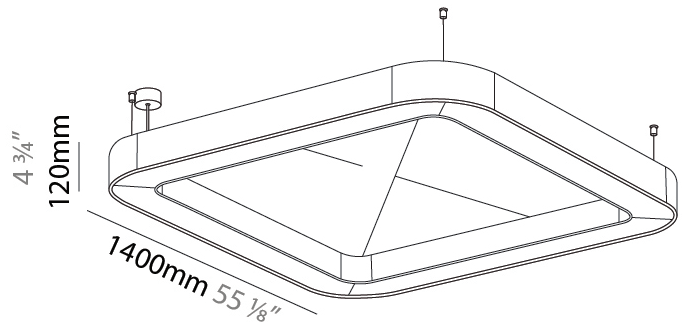

GENERAL

Series: Quantum Acoustic
Partner: Prolicht
Division: Architectural
Installation: Suspension
Product Type: Acoustic
Mounting Location: Ceiling
Light Distribution: Direct / Indirect

PHYSICAL

Shape: Round
Length (mm): 1400
Length (in): 55 7/8
Width (mm): 1400
Width (in): 55 7/8
Height (mm): 120
Height (in): 4 3/4
Diffuser: [PMMA - Opal / Micro-Prism](#)
Fixture Finish: [SSR / BKV / CWI / CRY / HAB / UFT / ITA / RUA / FTG / MYG / LOD / PUS / FRO / FUP / KIA / POP / BLS / SPG / MEY / GOH / CHC / COM / ABZ / JAG / OBR / MOS / ROR](#)
Acoustic Finish: [SFW / CYW / SEE / SYN / MTS / PMB / TTN / CYB / STO / DPE / BES / SHB / ARE / ANE / VRD / CRF](#)
Fixture Material: Aluminum
Primary Material: Acoustic
Cable Details: 2000mm / 78 3/4" or 6000mm / 236 1/4" Transparent Cable

ELECTRICAL

Lamp Type: LED (Zhaga Standard)
Input Wattage (W): 117.5
Total Output Wattage (W): 106.3
Dimming: [Tri-Mode (Non-Dimming and Phase Dimming (120Vac only) and 0-10V Dimming)](#)
Driver Included: Yes
Driver Location: Integrated
Driver Class: Class 2
Input Voltage (V): 120 - 277

LED

Color Temperature (°K): [2700 / 3000 / 3500 / 4000](#)
Max. Delivered Lumen (lm): Max 11338
Nominal Lumen (lm): Max 17519
CRI: >90 CRI
Lamp Life (hrs): 50000

OPTICAL

RATINGS AND CERTIFICATIONS

Certified By: CSA Certified to UL and CSA Standards
IP rating: IP20