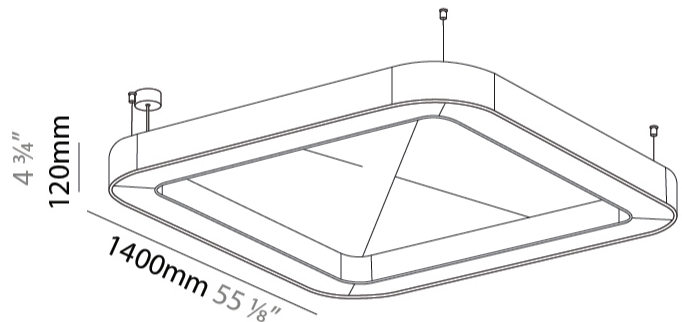

GENERAL

Series: Quantum Acoustic
Partner: Prolicht
Division: Architectural
Installation: Suspension
Product Type: Acoustic
Mounting Location: Ceiling
Light Distribution: Direct

PHYSICAL

Shape: Round
Length (mm): 1400
Length (in): 55 1/8
Width (mm): 1400
Width (in): 55 1/8
Height (mm): 120
Height (in): 4 3/4
Diffuser: [PMMA - Opal / Micro-Prism](#)
Fixture Finish: [SSR / BKV / CWI / CRY / HAB / UFT / ITA / RUA / FTG / MYG / LOD / PUS / FRO / FUP / KIA / POP / BLS / SPG / MEY / GOH / CHC / COM / ABZ / JAG / OBR / MOS / ROR](#)
Acoustic Finish: [SFW / CYW / SEE / SYN / MTS / PMB / TTN / CYB / STO / DPE / BES / SHB / ARE / ANE / VRD / CRF](#)
Fixture Material: Aluminum
Primary Material: Acoustic
Cable Details: 2000mm / 78 3/4" or 6000mm / 236 1/4" Transparent Cable

ELECTRICAL

Lamp Type: LED (Zhaga Standard)
Input Wattage (W): 78.3
Total Output Wattage (W): 71.2
Dimming: [Tri-Mode (Non-Dimming and Phase Dimming (120Vac only) and 0-10V Dimming)](#)
Driver Included: Yes
Driver Location: Integrated
Driver Class: Class 2
Input Voltage (V): 120

LED

Color Temperature (°K): [2700 / 3000 / 3500 / 4000](#)
Max. Delivered Lumen (lm): 6639 / 6871 / 8068 / 6985
Nominal Lumen (lm): 10213 / 6871 / 12412 / 10747
CRI: >90 CRI
Lamp Life (hrs): 50000

OPTICAL

RATINGS AND CERTIFICATIONS

Certified By: CSA Certified to UL and CSA Standards
IP rating: IP20